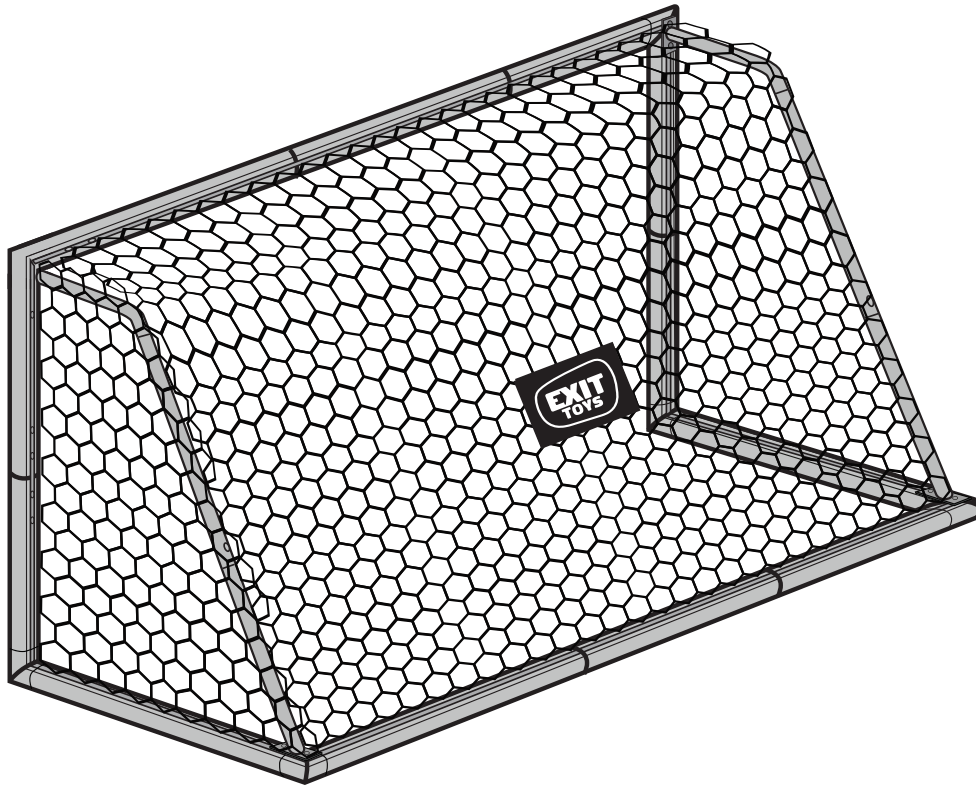

Soccer Goal

EXIT Scala 500x200

 **WARNING**
CHOKING HAZARD
small parts
Adult assembly required
retain for future reference

EXIT Scala 500x200

Soccer Goal

EXIT Scala 500x200

1		72.50.20.01 3x	C5		72.50.25.00 4x
2		72.50.20.02 4x	N1		72.50.20.00 1x
3		72.50.20.03 3x	N2		Sting 1 pc
4		72.50.20.04 4x	N3		Logo 2 pc
5		72.50.20.05 2x	H1		Hooks 130pcs
6		72.50.20.06 2x	H2		Detachable Hooks 12pcs
7		72.30.20.07 2x	S1		M8x25MM Screw 56pcs
C1		72.95.01.00 2x	S2		Metal Washer 60pcs
C2		72.50.22.00 4x	S3		Plastic Washer 60pcs
C3		72.50.23.00 2x	S4		8X40MM Screw/Metal Washer 4sets
C4		72.50.24.00 2x	S5		M8X30MM Screw 4pcs
			S6		M8 "9" Screw/Metal Washer 4sets
			T1		5 mm Hexagon Wrench 1pc
			T2		4 mm Hexagon Wrench 1pc
			T3		13 mm Ratchet Spanner 1pc
				72.90.50.20 1x	

- 1  12 x  H1
- 2  7 x  H1
- 3  12 x  H1
- 4  7 x  H1

Soccer Goal

EXIT Scala 500x200

3

4

5

6

Soccer Goal

EXIT Scala 500x200

9

Red label in the upper left corner of the nets

10

11

- EN
- DE
- NL
- FR
- DA

WARNING

The goal is intended to be used for soccer only and no other sports (e.g. rugby, football games or football should be used).

12

13

Drilling: D12 mm x H40mm

Suck out debris

14

15

Soccer Goal

EXIT Scala 500x200