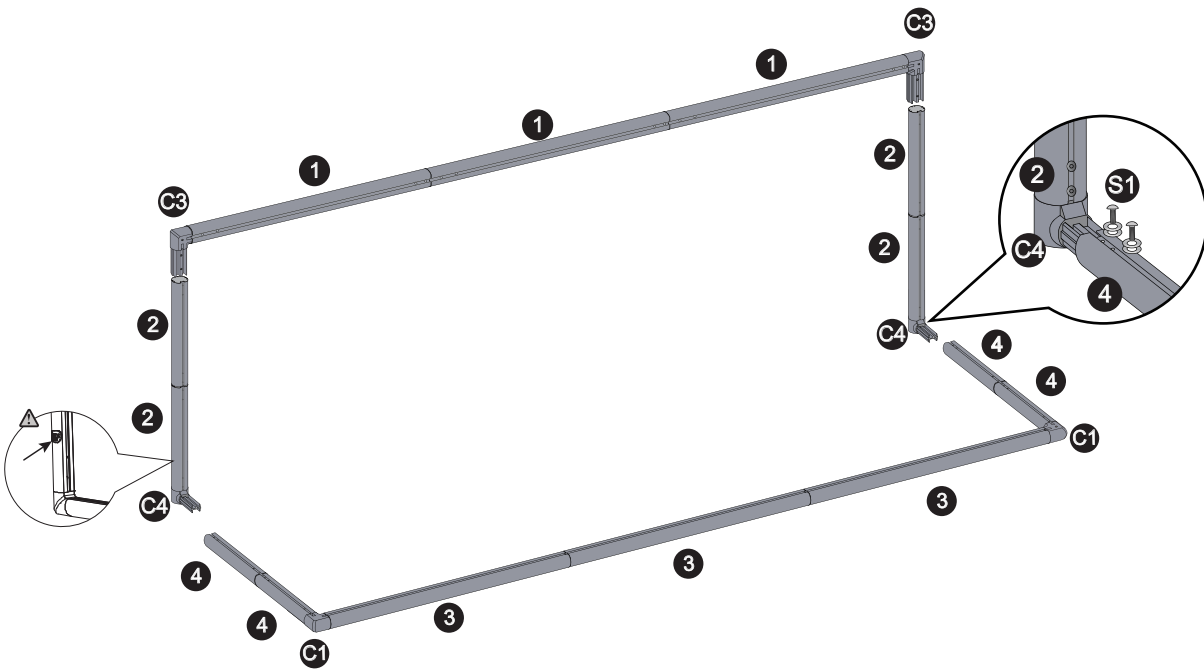

Soccer Goal

EXIT Scala 500x200

 **WARNING**
CHOKING HAZARD
small parts
Adult assembly required
retain for future reference

EXIT Scala 500x200

Soccer Goal

EXIT Scala 500x200

1		72.50.20.01 3x	C5		72.50.25.00 4x
2		72.50.20.02 4x	N1		72.50.20.00 1x
3		72.50.20.03 3x	N2		Sting 1 pc
4		72.50.20.04 4x	N3		Logo 2 pc
5		72.50.20.05 2x	H1		Hooks 130pcs
6		72.50.20.06 2x	H2		Detachable Hooks 12pcs
7		72.30.20.07 2x	S1		M8x25MM Screw 56pcs
C1		72.95.01.00 2x	S2		Metal Washer 60pcs
C2		72.50.22.00 4x	S3		Plastic Washer 60pcs
C3		72.50.23.00 2x	S4		8X40MM Screw/Metal Washer 4sets
C4		72.50.24.00 2x	S5		M8X30MM Screw 4pcs
			S6		M8 "9" Screw/Metal Washer 4sets
			T1		5 mm Hexagon Wrench 1pc
			T2		4 mm Hexagon Wrench 1pc
			T3		13 mm Ratchet Spanner 1pc
				72.90.50.20 1x	

- 1  12 x  H1
- 2  7 x  H1
- 3  12 x  H1
- 4  7 x  H1

Soccer Goal

EXIT Scala 500x200

3

4

5

6

Soccer Goal

EXIT Scala 500x200

9

Red label in the upper left corner of the nets

10

11

- EN
- DE
- NL
- FR
- DA

WARNING

The goal is intended to be used for soccer only and no other sports (e.g. rugby, football games or football should be used).

12

13

Drilling: D12 mm x H40mm

Suck out debris

14

15

Soccer Goal

EXIT Scala 500x200