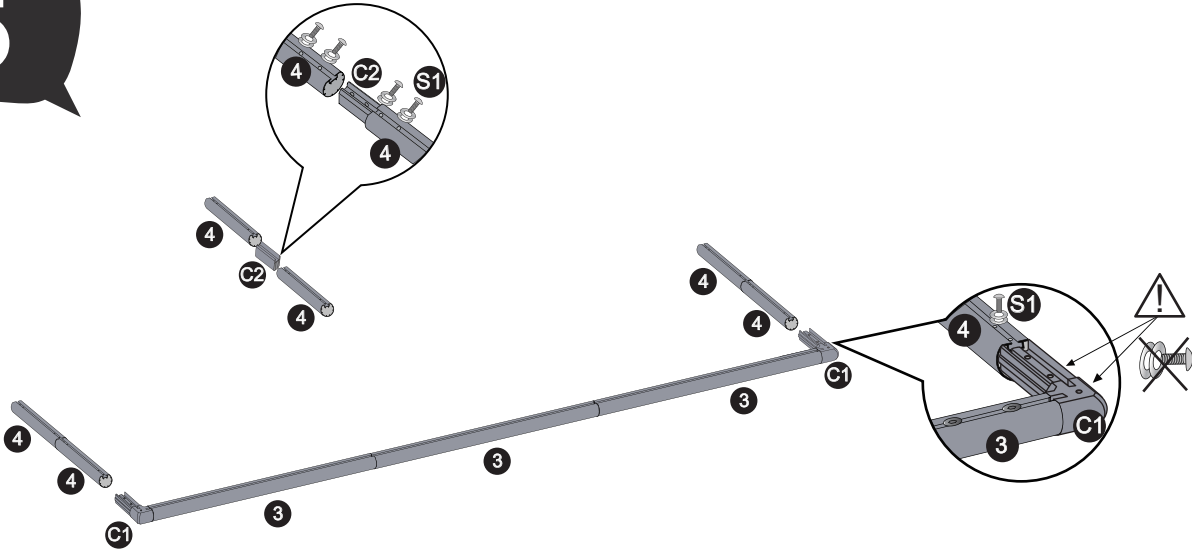

Soccer Goal

EXIT Scala 500x200

 **WARNING**
CHOKING HAZARD
small parts
Adult assembly required
retain for future reference

EXIT Scala 500x200

Soccer Goal

EXIT Scala 500x200

1		72.50.20.01 3x	C5		72.50.25.00 4x
2		72.50.20.02 4x	N1		72.50.20.00 1x
3		72.50.20.03 3x	N2		Sting 1 pc
4		72.50.20.04 4x	N3		Logo 2 pc
5		72.50.20.05 2x	H1		Hooks 130pcs
6		72.50.20.06 2x	H2		Detachable Hooks 12pcs
7		72.30.20.07 2x	S1		M8x25MM Screw 56pcs
C1		72.95.01.00 2x	S2		Metal Washer 60pcs
C2		72.50.22.00 4x	S3		Plastic Washer 60pcs
C3		72.50.23.00 2x	S4		8X40MM Screw/Metal Washer 4sets
C4		72.50.24.00 2x	S5		M8X30MM Screw 4pcs
			S6		M8 "9" Screw/Metal Washer 4sets
			T1		5 mm Hexagon Wrench 1pc
			T2		4 mm Hexagon Wrench 1pc
			T3		13 mm Ratchet Spanner 1pc
				72.90.50.20 1x	

- 1  12 x  H1
- 2  7 x  H1
- 3  12 x  H1
- 4  7 x  H1

Soccer Goal

EXIT Scala 500x200

3

4

5

6

Soccer Goal

EXIT Scala 500x200

9

Red label in the upper left corner of the nets

10

11

- EN
- DE
- NL
- FR
- DA

WARNING

The goal is intended to be used for soccer only and no other sports (e.g. rugby, football games or football should be used).

12

13

Drilling: D12 mm x H40mm

Suck out debris

14

15

Soccer Goal

EXIT Scala 500x200