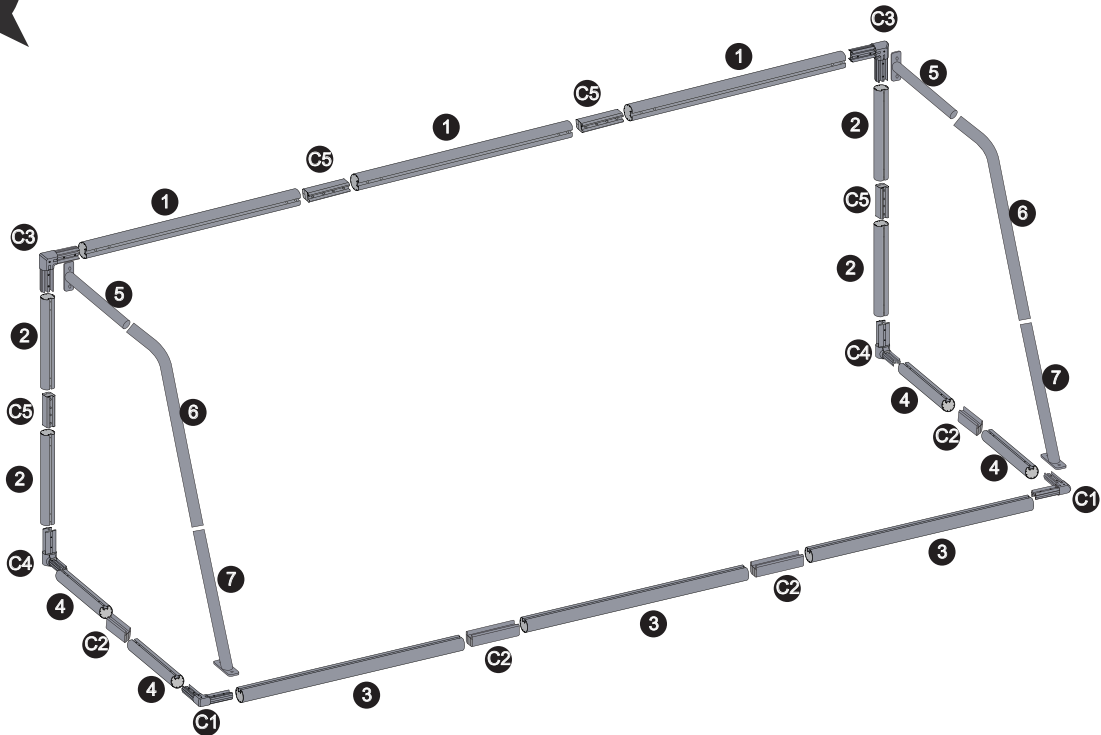

Soccer Goal

EXIT Scala 500x200

 **WARNING**
CHOKING HAZARD
small parts
Adult assembly required
retain for future reference

EXIT Scala 500x200

Soccer Goal

EXIT Scala 500x200

1		72.50.20.01 3x	C5		72.50.25.00 4x
2		72.50.20.02 4x	N1		72.50.20.00 1x
3		72.50.20.03 3x	N2		Sting 1 pc
4		72.50.20.04 4x	N3		Logo 2 pc
5		72.50.20.05 2x	H1		Hooks 130pcs
6		72.50.20.06 2x	H2		Detachable Hooks 12pcs
7		72.30.20.07 2x	S1		M8x25MM Screw 56pcs
C1		72.95.01.00 2x	S2		Metal Washer 60pcs
C2		72.50.22.00 4x	S3		Plastic Washer 60pcs
C3		72.50.23.00 2x	S4		8X40MM Screw/Metal Washer 4sets
C4		72.50.24.00 2x	S5		M8X30MM Screw 4pcs
			S6		M8 "9" Screw/Metal Washer 4sets
			T1		5 mm Hexagon Wrench 1pc
			T2		4 mm Hexagon Wrench 1pc
			T3		13 mm Ratchet Spanner 1pc
				72.90.50.20 1x	

- 1  12 x  H1
- 2  7 x  H1
- 3  12 x  H1
- 4  7 x  H1

Soccer Goal

EXIT Scala 500x200

3

4

5

6

Soccer Goal

EXIT Scala 500x200

9

Red label in the upper left corner of the nets

10

11

- EN
- DE
- NL
- FR
- DA

WARNING

The goal is intended to be used for soccer only and no other sports (e.g. rugby, football games or football should be used).

12

13

Drilling: D12 mm x H40mm

Suck out debris

14

15

Soccer Goal

EXIT Scala 500x200