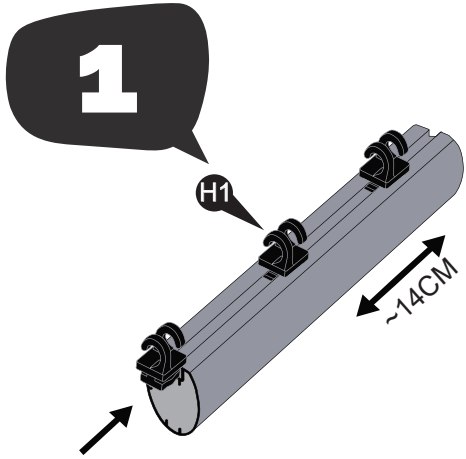

Soccer Goal

EXIT Scala 500x200

 **WARNING**
CHOKING HAZARD
small parts
Adult assembly required
retain for future reference

EXIT Scala 500x200

Soccer Goal

EXIT Scala 500x200

1		72.50.20.01 3x	C5		72.50.25.00 4x
2		72.50.20.02 4x	N1		72.50.20.00 1x
3		72.50.20.03 3x	N2		Sting 1 pc
4		72.50.20.04 4x	N3		Logo 2 pc
5		72.50.20.05 2x	H1		Hooks 130pcs
6		72.50.20.06 2x	H2		Detachable Hooks 12pcs
7		72.30.20.07 2x	S1		M8x25MM Screw 56pcs
C1		72.95.01.00 2x	S2		Metal Washer 60pcs
C2		72.50.22.00 4x	S3		Plastic Washer 60pcs
C3		72.50.23.00 2x	S4		8X40MM Screw/Metal Washer 4sets
C4		72.50.24.00 2x	S5		M8X30MM Screw 4pcs
			S6		M8 "9" Screw/Metal Washer 4sets
			T1		5 mm Hexagon Wrench 1pc
			T2		4 mm Hexagon Wrench 1pc
			T3		13 mm Ratchet Spanner 1pc
				72.90.50.20 1x	

- 1  12 x  H1
- 2  7 x  H1
- 3  12 x  H1
- 4  7 x  H1

Soccer Goal

EXIT Scala 500x200

3

4

5

6

Soccer Goal

EXIT Scala 500x200

9

Red label in the upper left corner of the nets

10

11

- EN
- DE
- NL
- FR
- DA

WARNING

The goal is intended to be used for soccer only and no other sports (e.g. rugby, football games or football should be used).