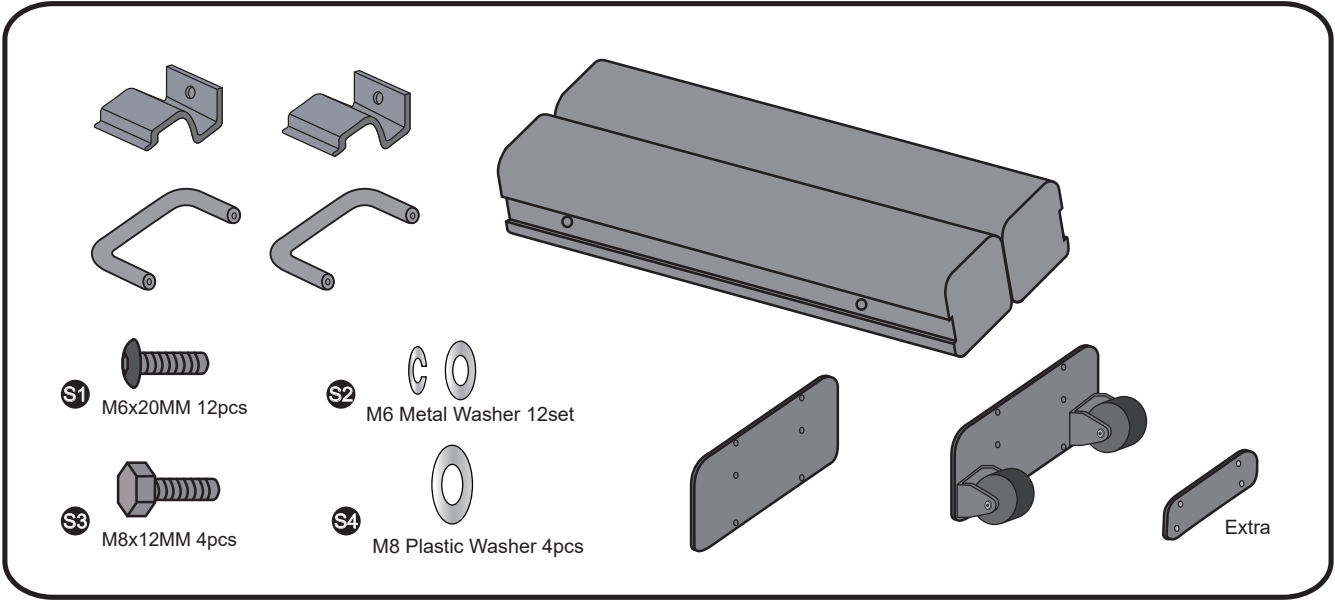

EXIT Scala 500x200

9

Red label in the upper left corner of the nets

10

11

- EN
- DE
- NL
- FR
- DA

WARNING

The goal is intended to be used for soccer only and no other sports (e.g. rugby, football games or football should be used).

12

13

Drilling: D12 mm x H40mm

Suck out debris

14

15

Soccer Goal

EXIT Scala 500x200