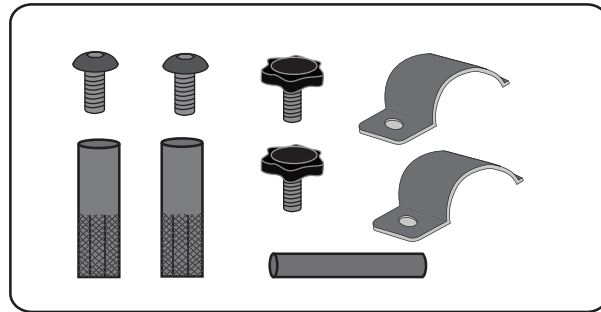

13

Drilling: D12 mm x H40mm

Suck out debris