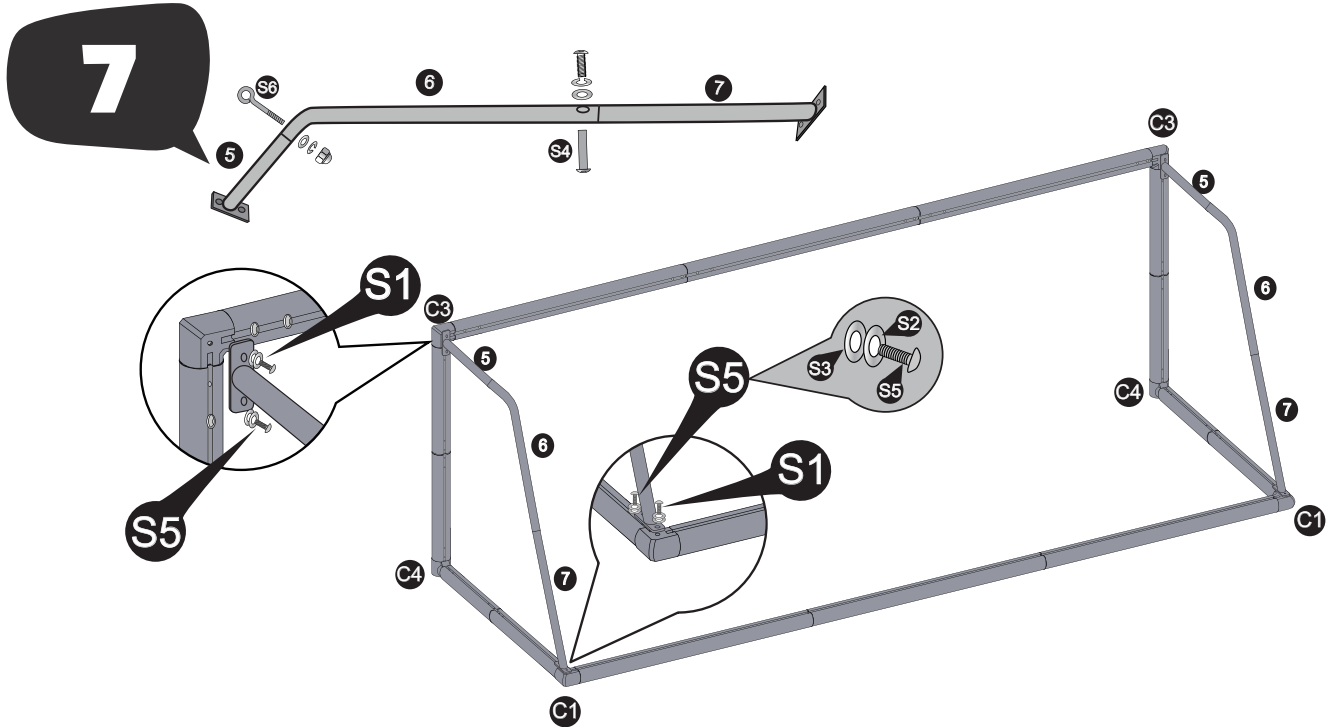

Soccer Goal

EXIT Scala 500x200

 **WARNING**
CHOKING HAZARD
small parts
Adult assembly required
retain for future reference

EXIT Scala 500x200

Soccer Goal

EXIT Scala 500x200

1		72.50.20.01 3x	C5		72.50.25.00 4x
2		72.50.20.02 4x	N1		72.50.20.00 1x
3		72.50.20.03 3x	N2		Sting 1 pc
4		72.50.20.04 4x	N3		Logo 2 pc
5		72.50.20.05 2x	H1		Hooks 130pcs
6		72.50.20.06 2x	H2		Detachable Hooks 12pcs
7		72.30.20.07 2x	S1		M8x25MM Screw 56pcs
C1		72.95.01.00 2x	S2		Metal Washer 60pcs
C2		72.50.22.00 4x	S3		Plastic Washer 60pcs
C3		72.50.23.00 2x	S4		8X40MM Screw/Metal Washer 4sets
C4		72.50.24.00 2x	S5		M8X30MM Screw 4pcs
			S6		M8 "9" Screw/Metal Washer 4sets
			T1		5 mm Hexagon Wrench 1pc
			T2		4 mm Hexagon Wrench 1pc
			T3		13 mm Ratchet Spanner 1pc
				72.90.50.20 1x	

- 1  12 x  H1
- 2  7 x  H1
- 3  12 x  H1
- 4  7 x  H1

Soccer Goal

EXIT Scala 500x200

3

4

5

6

Soccer Goal

EXIT Scala 500x200

9

Red label in the upper left corner of the nets

10

11

- EN
- DE
- NL
- FR
- DA

WARNING

The goal is intended to be used for soccer only and no other sports (e.g. rugby, football games or football should be used).

12

13

Drilling: D12 mm x H40mm

Suck out debris

14

15

Soccer Goal

EXIT Scala 500x200