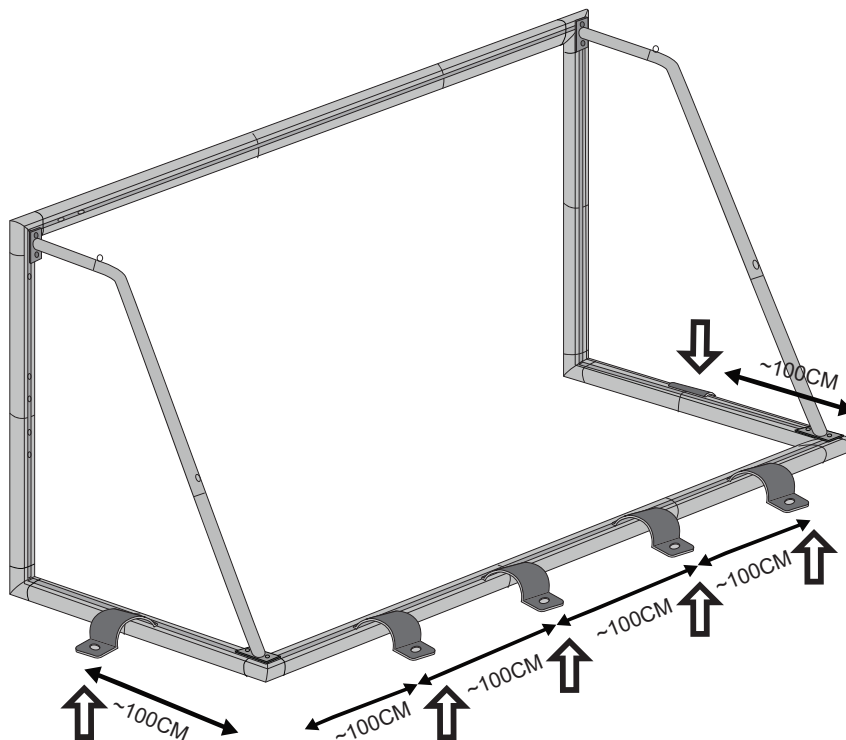

12

13

Drilling: D12 mm x H40mm

Suck out debris

14

15

Soccer Goal

EXIT Scala 500x200