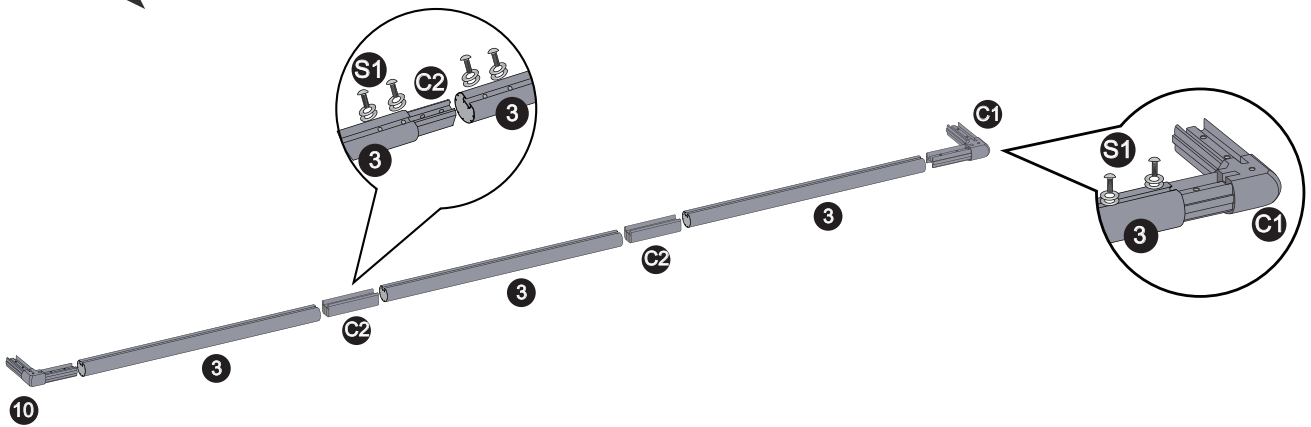

Soccer Goal

EXIT Scala 500x200

 **WARNING**
CHOKING HAZARD
small parts
Adult assembly required
retain for future reference

EXIT Scala 500x200

Soccer Goal

EXIT Scala 500x200

1		72.50.20.01 3x	C5		72.50.25.00 4x
2		72.50.20.02 4x	N1		72.50.20.00 1x
3		72.50.20.03 3x	N2		Sting 1 pc
4		72.50.20.04 4x	N3		Logo 2 pc
5		72.50.20.05 2x	H1		Hooks 130pcs
6		72.50.20.06 2x	H2		Detachable Hooks 12pcs
7		72.30.20.07 2x	S1		M8x25MM Screw 56pcs
C1		72.95.01.00 2x	S2		Metal Washer 60pcs
C2		72.50.22.00 4x	S3		Plastic Washer 60pcs
C3		72.50.23.00 2x	S4		8X40MM Screw/Metal Washer 4sets
C4		72.50.24.00 2x	S5		M8X30MM Screw 4pcs
			S6		M8 "9" Screw/Metal Washer 4sets
			T1		5 mm Hexagon Wrench 1pc
			T2		4 mm Hexagon Wrench 1pc
			T3		13 mm Ratchet Spanner 1pc
				72.90.50.20 1x	

- 1  12 x  H1
- 2  7 x  H1
- 3  12 x  H1
- 4  7 x  H1

Soccer Goal

EXIT Scala 500x200

3

4

5

6

Soccer Goal

EXIT Scala 500x200

9

Red label in the upper left corner of the nets

10

11

- EN
- DE
- NL
- FR
- DA

WARNING

The goal is intended to be used for soccer only and no other sports (e.g. rugby, football games or football should be used).

12

13

Drilling: D12 mm x H40mm

Suck out debris

14

15

Soccer Goal

EXIT Scala 500x200