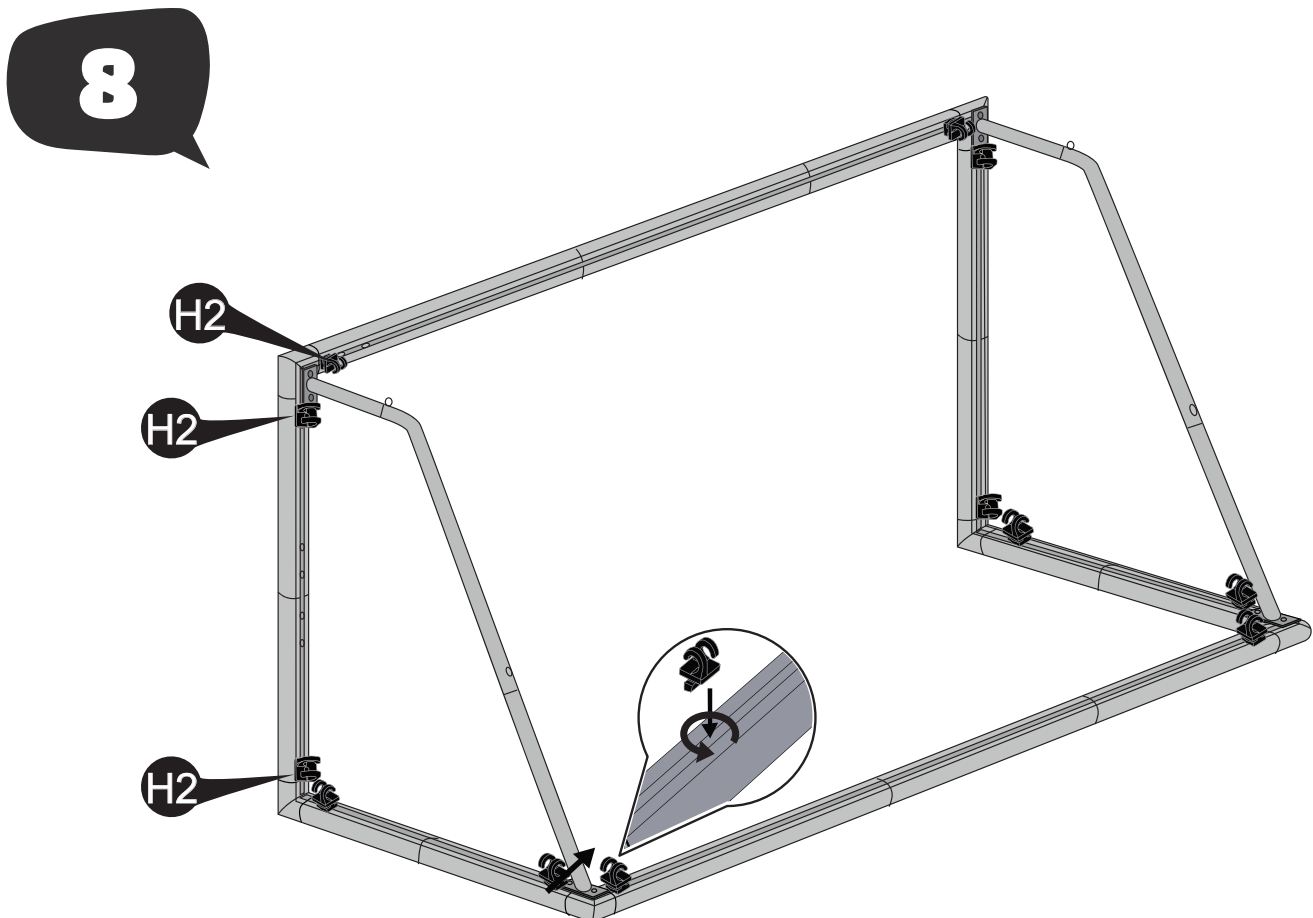

Soccer Goal

EXIT Scala 500x200

 **WARNING**
CHOKING HAZARD
small parts
Adult assembly required
retain for future reference

EXIT Scala 500x200

Soccer Goal

EXIT Scala 500x200

1		72.50.20.01 3x	C5		72.50.25.00 4x
2		72.50.20.02 4x	N1		72.50.20.00 1x
3		72.50.20.03 3x	N2		Sting 1 pc
4		72.50.20.04 4x	N3		Logo 2 pc
5		72.50.20.05 2x	H1		Hooks 130pcs
6		72.50.20.06 2x	H2		Detachable Hooks 12pcs
7		72.30.20.07 2x	S1		M8x25MM Screw 56pcs
C1		72.95.01.00 2x	S2		Metal Washer 60pcs
C2		72.50.22.00 4x	S3		Plastic Washer 60pcs
C3		72.50.23.00 2x	S4		8X40MM Screw/Metal Washer 4sets
C4		72.50.24.00 2x	S5		M8X30MM Screw 4pcs
			S6		M8 "9" Screw/Metal Washer 4sets
			T1		5 mm Hexagon Wrench 1pc
			T2		4 mm Hexagon Wrench 1pc
			T3		13 mm Ratchet Spanner 1pc
				72.90.50.20 1x	

- 1  12 x  H1
- 2  7 x  H1
- 3  12 x  H1
- 4  7 x  H1

Soccer Goal

EXIT Scala 500x200

3

4

5

6

Soccer Goal

EXIT Scala 500x200

9

Red label in the upper left corner of the nets

10

11

- EN
- DE
- NL
- FR
- DA

WARNING

The goal is intended to be used for soccer only and no other sports (e.g. rugby, football games or football should be used).

12

13

Drilling: D12 mm x H40mm

Suck out debris

14

15

Soccer Goal

EXIT Scala 500x200