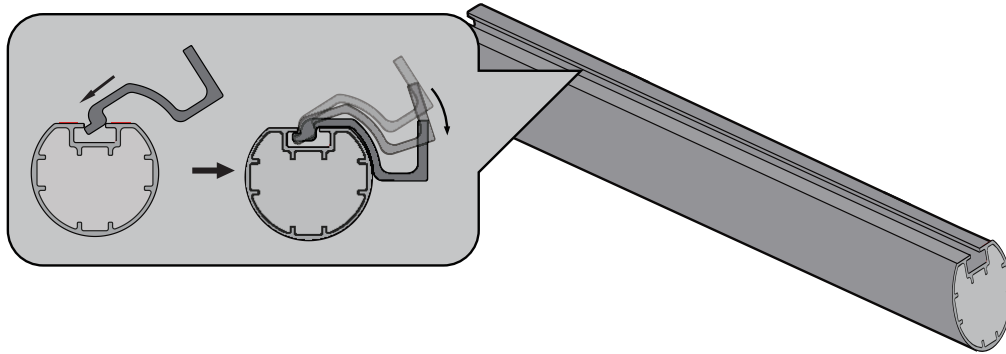

EXIT Scala 500x200

9

Red label in the upper left corner of the nets

10

11

- EN
- DE
- NL
- FR
- DA

WARNING

The goal is intended to be used for soccer only and no other sports (e.g. rugby, football games or football should be used).

12

13

Drilling: D12 mm x H40mm

Suck out debris

14

15

Soccer Goal

EXIT Scala 500x200