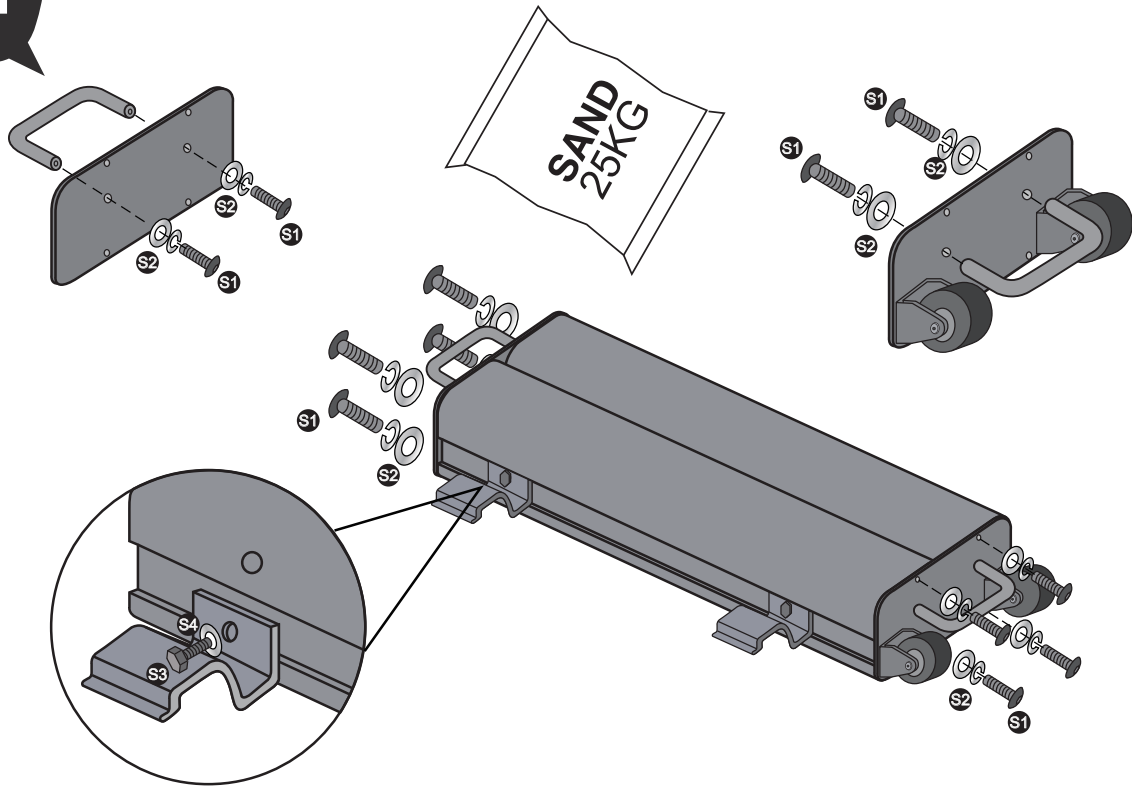

EXIT Scala 500x200

9

Red label in the upper left corner of the nets

10

11

- EN
- DE
- NL
- FR
- DA

WARNING

The goal is intended to be used for soccer only and no other sports (e.g. rugby, football games or football should be used).

12

13

Drilling: D12 mm x H40mm

Suck out debris

14

15

Soccer Goal

EXIT Scala 500x200