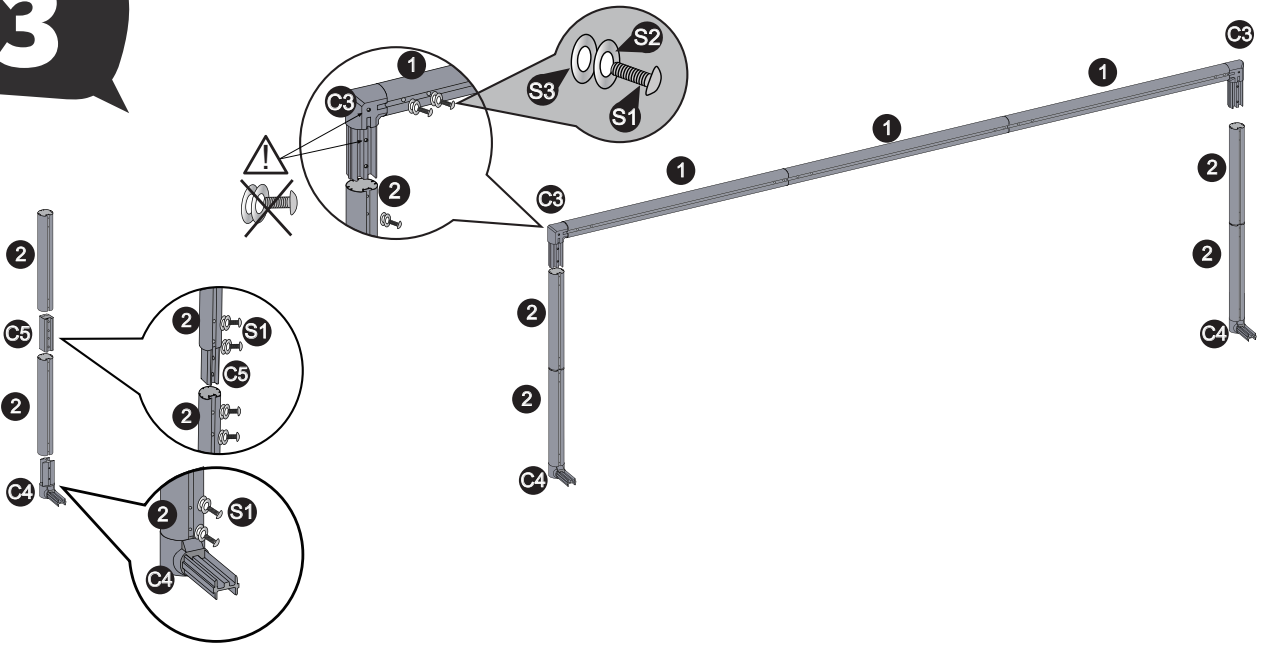

Soccer Goal

EXIT Scala 500x200

 **WARNING**
CHOKING HAZARD
small parts
Adult assembly required
retain for future reference

EXIT Scala 500x200

Soccer Goal

EXIT Scala 500x200

1		72.50.20.01 3x	C5		72.50.25.00 4x
2		72.50.20.02 4x	N1		72.50.20.00 1x
3		72.50.20.03 3x	N2		Sting 1 pc
4		72.50.20.04 4x	N3		Logo 2 pc
5		72.50.20.05 2x	H1		Hooks 130pcs
6		72.50.20.06 2x	H2		Detachable Hooks 12pcs
7		72.30.20.07 2x	S1		M8x25MM Screw 56pcs
C1		72.95.01.00 2x	S2		Metal Washer 60pcs
C2		72.50.22.00 4x	S3		Plastic Washer 60pcs
C3		72.50.23.00 2x	S4		8X40MM Screw/Metal Washer 4sets
C4		72.50.24.00 2x	S5		M8X30MM Screw 4pcs
			S6		M8 "9" Screw/Metal Washer 4sets
			T1		5 mm Hexagon Wrench 1pc
			T2		4 mm Hexagon Wrench 1pc
			T3		13 mm Ratchet Spanner 1pc
				72.90.50.20 1x	

- 1  12 x  H1
- 2  7 x  H1
- 3  12 x  H1
- 4  7 x  H1

Soccer Goal

EXIT Scala 500x200

3

4

5

6

Soccer Goal

EXIT Scala 500x200

9

Red label in the upper left corner of the nets

10

11

- EN
- DE
- NL
- FR
- DA

WARNING

The goal is intended to be used for soccer only and no other sports (e.g. rugby, football games or football should be used).

12

13

Drilling: D12 mm x H40mm

Suck out debris

14

15

Soccer Goal

EXIT Scala 500x200