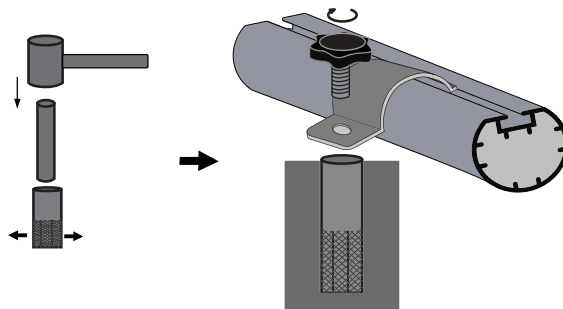

EXIT Scala 500x200

9

Red label in the upper left corner of the nets

10

11

- EN
- DE
- NL
- FR
- DA

WARNING

The goal is intended to be used for soccer only and no other sports (e.g. rugby, football games or football should be used).

WARNING:

- 1) Do not use fully inflated airbags and helmets when used.
- 2) Do not use the goal as a wall or a fence by means of the accessories (e.g. netting, etc.) or use it for any other purpose when used as airbags.
- 3) Do not use the goal for any other purpose (e.g. as a fence for a garden, etc.) or use it for any other purpose when used as airbags.

12

13

Drilling: D12 mm x H40mm

Suck out debris

14

15

Soccer Goal

EXIT Scala 500x200