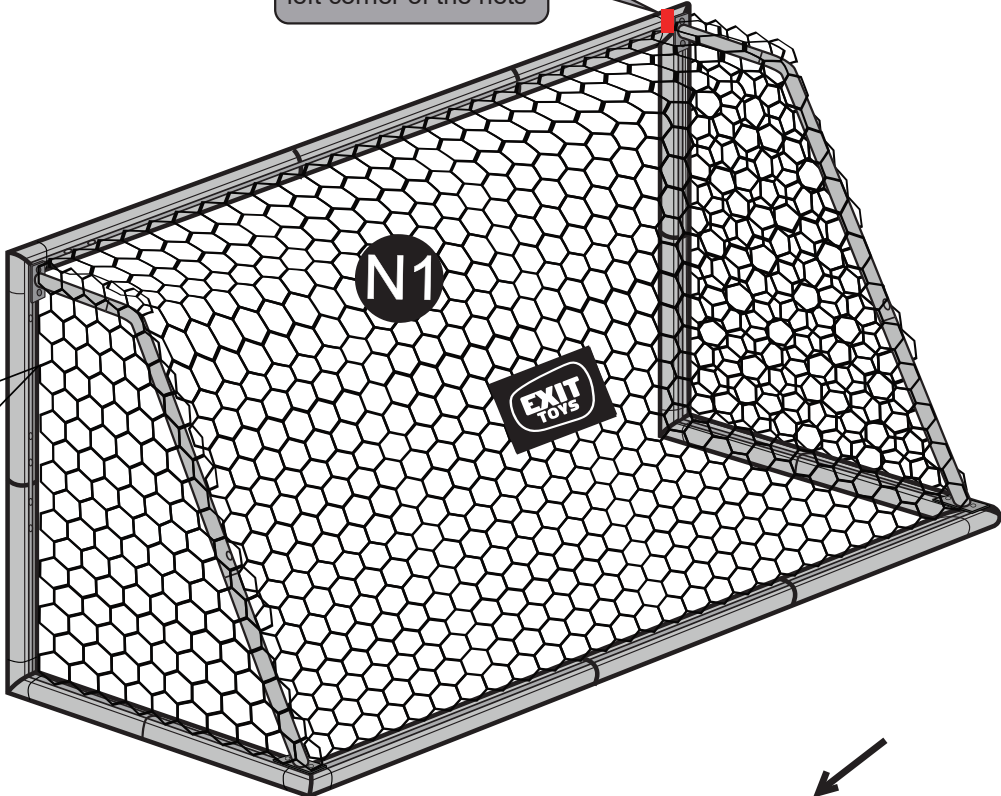

Soccer Goal

EXIT Scala 500x200

 **WARNING**
CHOKING HAZARD
small parts
Adult assembly required
retain for future reference

EXIT Scala 500x200

Soccer Goal

EXIT Scala 500x200

1		72.50.20.01 3x	C5		72.50.25.00 4x
2		72.50.20.02 4x	N1		72.50.20.00 1x
3		72.50.20.03 3x	N2		Sting 1 pc
4		72.50.20.04 4x	N3		Logo 2 pc
5		72.50.20.05 2x	H1		Hooks 130pcs
6		72.50.20.06 2x	H2		Detachable Hooks 12pcs
7		72.30.20.07 2x	S1		M8x25MM Screw 56pcs
C1		72.95.01.00 2x	S2		Metal Washer 60pcs
C2		72.50.22.00 4x	S3		Plastic Washer 60pcs
C3		72.50.23.00 2x	S4		8X40MM Screw/Metal Washer 4sets
C4		72.50.24.00 2x	S5		M8X30MM Screw 4pcs
			S6		M8 "9" Screw/Metal Washer 4sets
			T1		5 mm Hexagon Wrench 1pc
			T2		4 mm Hexagon Wrench 1pc
			T3		13 mm Ratchet Spanner 1pc
				72.90.50.20 1x	

- 1  12 x  H1
- 2  7 x  H1
- 3  12 x  H1
- 4  7 x  H1

Soccer Goal

EXIT Scala 500x200

3

4

5

6

Soccer Goal

EXIT Scala 500x200

9

Red label in the upper left corner of the nets

10

11

- EN
- DE
- NL
- FR
- DA

WARNING

The goal is intended to be used for soccer only and no other sports (e.g. rugby, football games or football should be used).