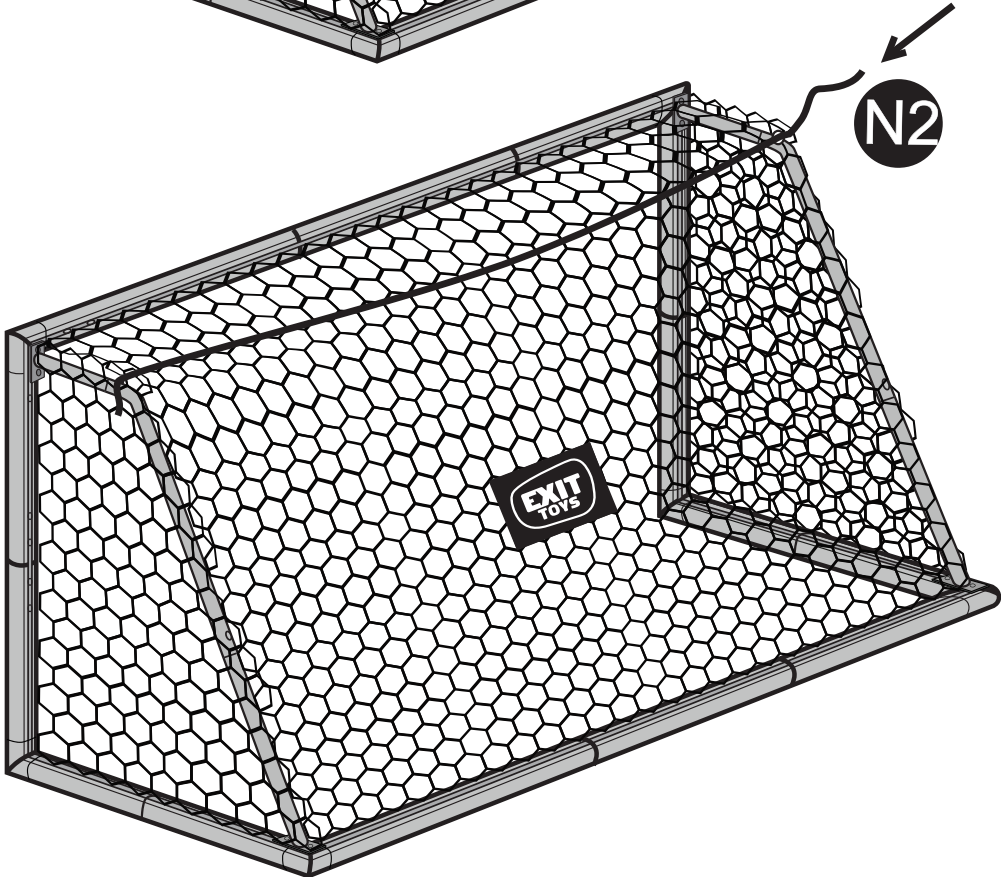

Soccer Goal

EXIT Scala 500x200

 **WARNING**
CHOKING HAZARD
small parts
Adult assembly required
retain for future reference

EXIT Scala 500x200

Soccer Goal

EXIT Scala 500x200

1		72.50.20.01 3x	C5		72.50.25.00 4x
2		72.50.20.02 4x	N1		72.50.20.00 1x
3		72.50.20.03 3x	N2		Sting 1 pc
4		72.50.20.04 4x	N3		Logo 2 pc
5		72.50.20.05 2x	H1		Hooks 130pcs
6		72.50.20.06 2x	H2		Detachable Hooks 12pcs
7		72.30.20.07 2x	S1		M8x25MM Screw 56pcs
C1		72.95.01.00 2x	S2		Metal Washer 60pcs
C2		72.50.22.00 4x	S3		Plastic Washer 60pcs
C3		72.50.23.00 2x	S4		8X40MM Screw/Metal Washer 4sets
C4		72.50.24.00 2x	S5		M8X30MM Screw 4pcs
			S6		M8 "9" Screw/Metal Washer 4sets
			T1		5 mm Hexagon Wrench 1pc
			T2		4 mm Hexagon Wrench 1pc
			T3		13 mm Ratchet Spanner 1pc
				72.90.50.20 1x	

- 1  12 x  H1
- 2  7 x  H1
- 3  12 x  H1
- 4  7 x  H1

Soccer Goal

EXIT Scala 500x200

3

4

5

6

Soccer Goal

EXIT Scala 500x200

9

Red label in the upper left corner of the nets

10

11

- EN
- DE
- NL
- FR
- DA

WARNING

The goal is intended to be used for soccer only and no other sports (e.g. rugby, football games or football should be used).

12

13

Drilling: D12 mm x H40mm

Suck out debris

14

15

Soccer Goal

EXIT Scala 500x200