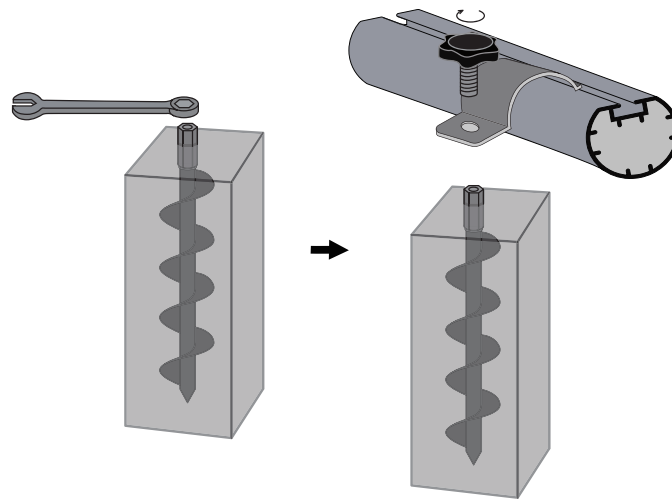

Soccer Goal

EXIT Scala 500x200

 **WARNING**
CHOKING HAZARD
small parts
Adult assembly required
retain for future reference

EXIT Scala 500x200

Soccer Goal

EXIT Scala 500x200

1		72.50.20.01 3x	C5		72.50.25.00 4x
2		72.50.20.02 4x	N1		72.50.20.00 1x
3		72.50.20.03 3x	N2		Sting 1 pc
4		72.50.20.04 4x	N3		Logo 2 pc
5		72.50.20.05 2x	H1		Hooks 130pcs
6		72.50.20.06 2x	H2		Detachable Hooks 12pcs
7		72.30.20.07 2x	S1		M8x25MM Screw 56pcs
C1		72.95.01.00 2x	S2		Metal Washer 60pcs
C2		72.50.22.00 4x	S3		Plastic Washer 60pcs
C3		72.50.23.00 2x	S4		8X40MM Screw/Metal Washer 4sets
C4		72.50.24.00 2x	S5		M8X30MM Screw 4pcs
			S6		M8 "9" Screw/Metal Washer 4sets
			T1		5 mm Hexagon Wrench 1pc
			T2		4 mm Hexagon Wrench 1pc
			T3		13 mm Ratchet Spanner 1pc
				72.90.50.20 1x	

EXIT Scala 500x200

9

Red label in the upper left corner of the nets

10

11

- EN
- DE
- NL
- FR
- DA

WARNING

The goal is intended to be used for soccer only and no other sports (e.g. rugby, football games or football should be used).

WARNING:

- 1) Do not use fully inflated airbags and helmets when used.
- 2) Do not use the goal as a wall or a fence by means of the accessories (e.g. netting, etc.) or use it for any other purpose when used as airbags.
- 3) Do not use the goal for any other purpose (e.g. as a fence for a garden, etc.) or use it for any other purpose when used as airbags.

12

13

Drilling: D12 mm x H40mm

Suck out debris

14

15

Soccer Goal

EXIT Scala 500x200