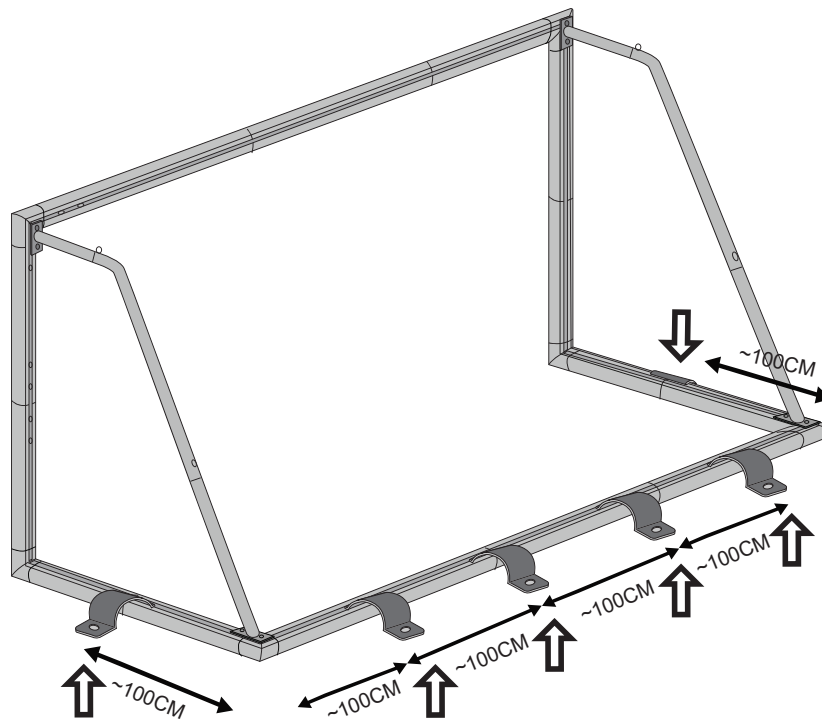

Soccer Goal

EXIT Scala 500x200

 **WARNING**
CHOKING HAZARD
small parts
Adult assembly required
retain for future reference

EXIT Scala 500x200

Soccer Goal

EXIT Scala 500x200

1		72.50.20.01 3x	C5		72.50.25.00 4x
2		72.50.20.02 4x	N1		72.50.20.00 1x
3		72.50.20.03 3x	N2		Sting 1 pc
4		72.50.20.04 4x	N3		Logo 2 pc
5		72.50.20.05 2x	H1		Hooks 130pcs
6		72.50.20.06 2x	H2		Detachable Hooks 12pcs
7		72.30.20.07 2x	S1		M8x25MM Screw 56pcs
C1		72.95.01.00 2x	S2		Metal Washer 60pcs
C2		72.50.22.00 4x	S3		Plastic Washer 60pcs
C3		72.50.23.00 2x	S4		8X40MM Screw/Metal Washer 4sets
C4		72.50.24.00 2x	S5		M8X30MM Screw 4pcs
			S6		M8 "9" Screw/Metal Washer 4sets
			T1		5 mm Hexagon Wrench 1pc
			T2		4 mm Hexagon Wrench 1pc
			T3		13 mm Ratchet Spanner 1pc
				72.90.50.20 1x	

- 1  12 x  H1
- 2  7 x  H1
- 3  12 x  H1
- 4  7 x  H1

Soccer Goal

EXIT Scala 500x200

3

4

5

6

Soccer Goal

EXIT Scala 500x200

9

Red label in the upper left corner of the nets

10

11

- EN
- DE
- NL
- FR
- DA

WARNING

The goal is intended to be used for soccer only and no other sports (e.g. rugby, football games or football should be used).

12

13

Drilling: D12 mm x H40mm

Suck out debris

14

15

Soccer Goal

EXIT Scala 500x200