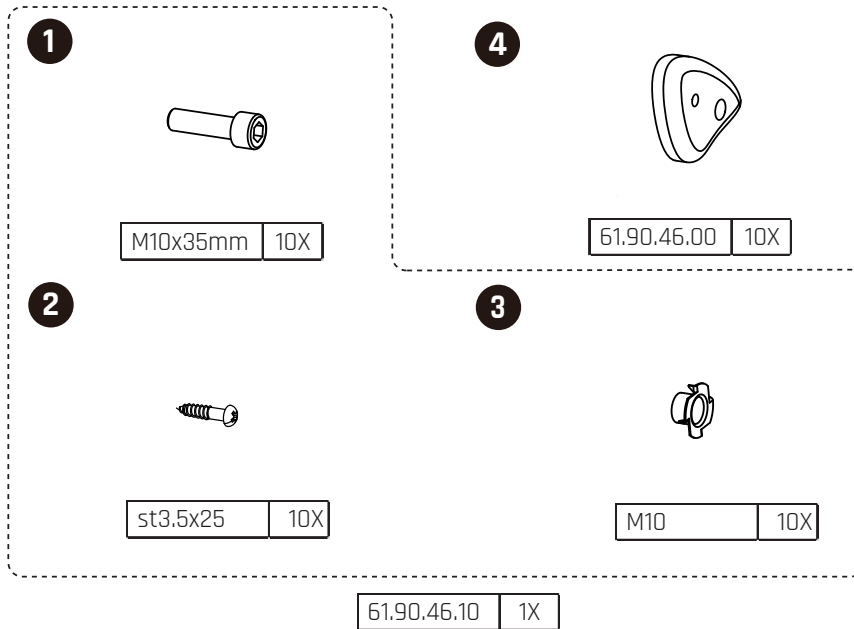

# GetSet

EXIT GetSet Climbing Stones

 **WARNING**  
CHOKING HAZARD  
small parts  
**Adult assembly required**  
retain for future reference

PS

MB

**1**

**PS**

**MB**

2

PS

MB

**3**

PS

MB

**PS**

**MB**