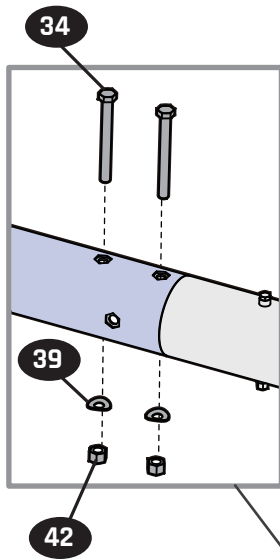

175kg (7x25kg)

1

Part.Nr.	Qty
2	1
4	1
5	1

HARDWARE NEEDED			
31		M6X95	2X
40		M6	2X

Basketball

EXIT Galaxy Portable Basket

2

Part.Nr.	Qty
1	1

HARDWARE NEEDED	
34	
	M10X100 3X
42	
	M10 3X
39	
	M10 3X

3

Part.Nr.	Qty
51	1
52	1

HARDWARE NEEDED			
45		27	
	M8X45	6X	M8
23		M8	6X

Basketball

EXIT Galaxy Portable Basket

4

Part.Nr.	Qty
53	2