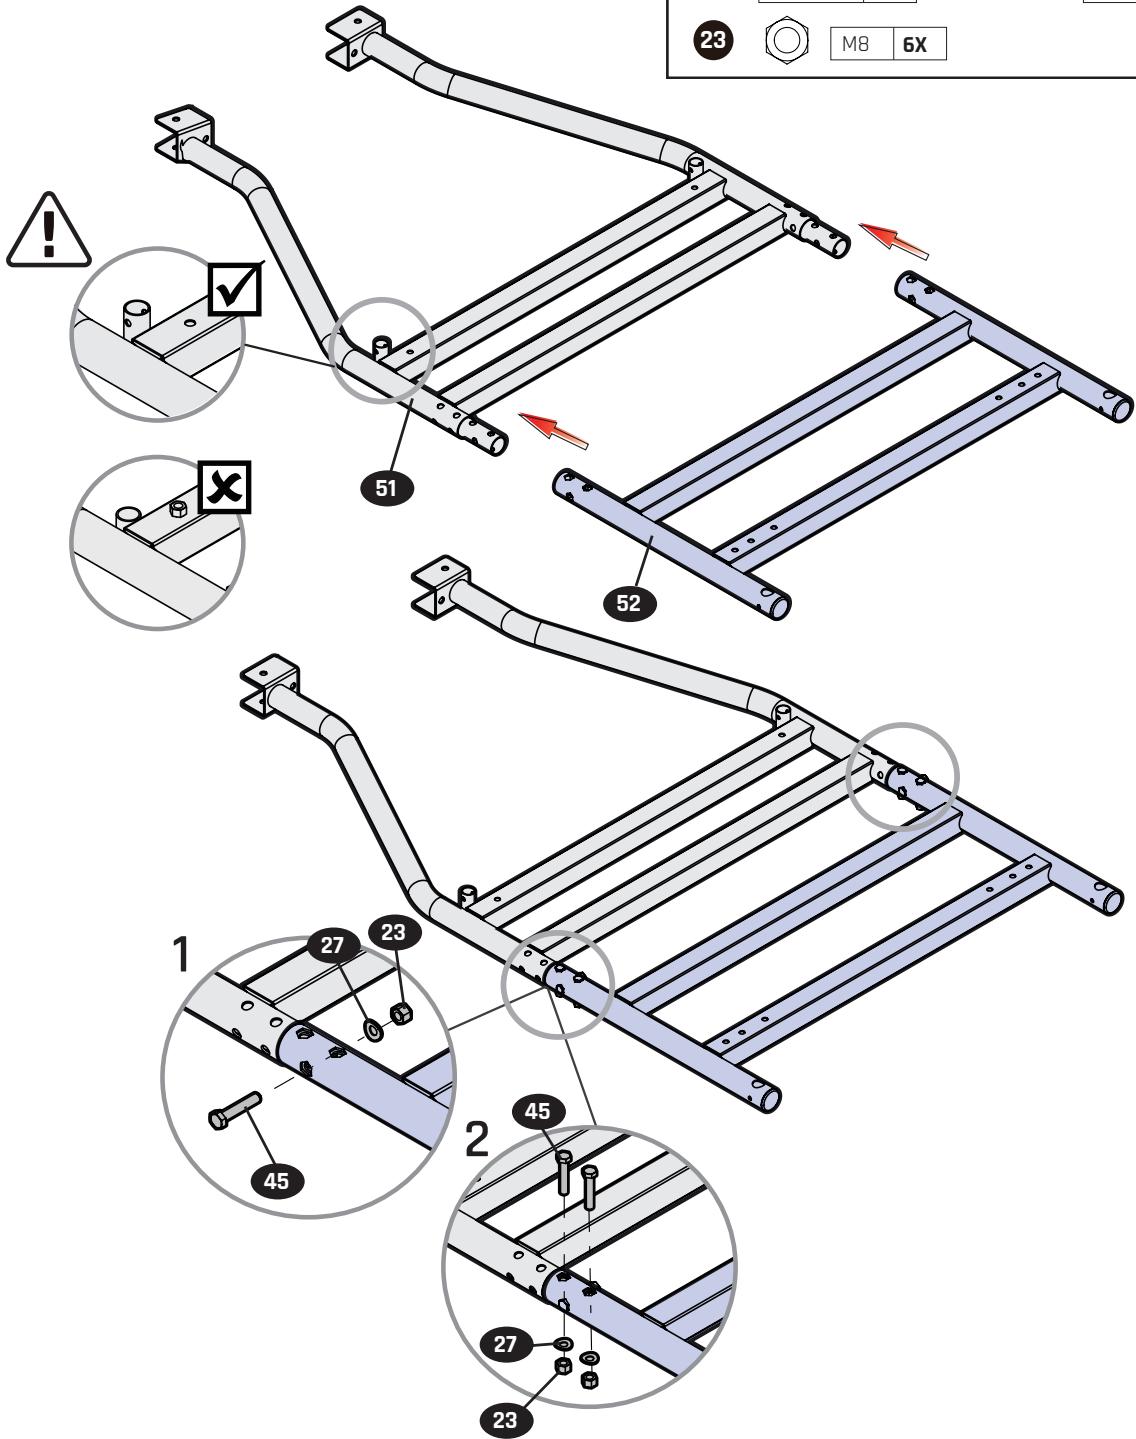

3

Part.Nr.	Qty
51	1
52	1

HARDWARE NEEDED			
45		27	
	M8X45	6X	M8
23		M8	6X