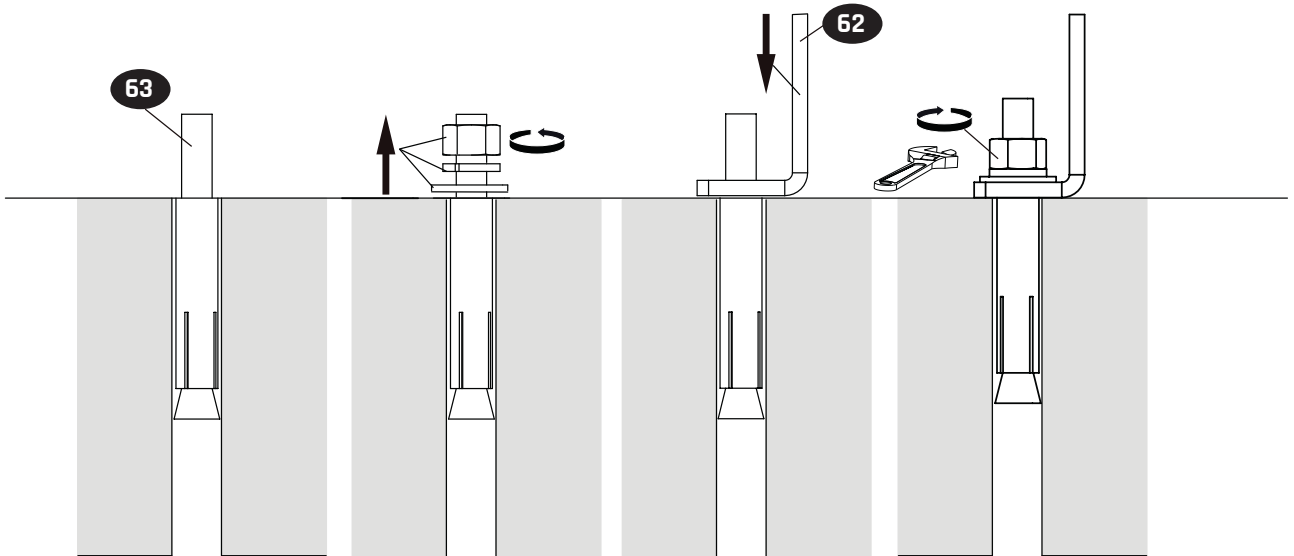

Basketball

EXIT Galaxy Portable Basket

24

Part.Nr.	Qty
62	2

HARDWARE NEEDED					
64		65		23	
	M8X55 2X		M8 2X		M8 2X

25

Basketball

EXIT Galaxy Portable Basket