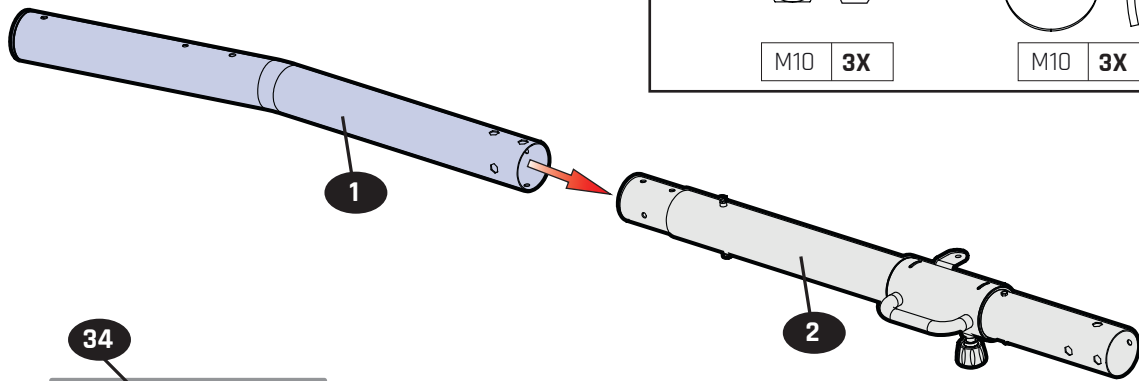

Basketball

EXIT Galaxy Portable Basket

2

Part.Nr.	Qty
1	1

HARDWARE NEEDED	
34	
	M10X100 3X
42	
	M10 3X
39	
	M10 3X