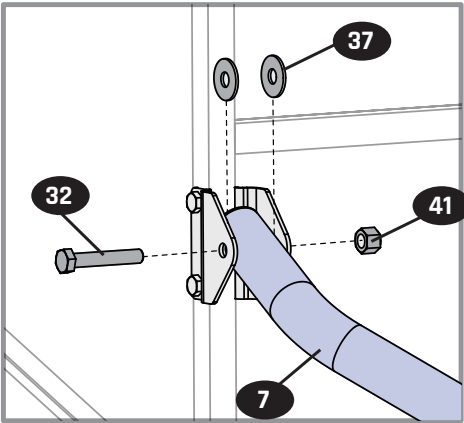

Basketball

EXIT Galaxy Portable Basket

14

Part.Nr.	Qty
10	1
16	1
17	1
18	1

HARDWARE NEEDED	
21	
	M8X50 4X
22	
	M8 4X
24	
	M8 4X

15

Part.Nr.	Qty
7	2
9	1

HARDWARE NEEDED					
32	M10X60 2X	37	M10 Plastic Washer 4X	30	M12 2X
28				M12X225	1X
41	M10 2X	29	M12 1X		