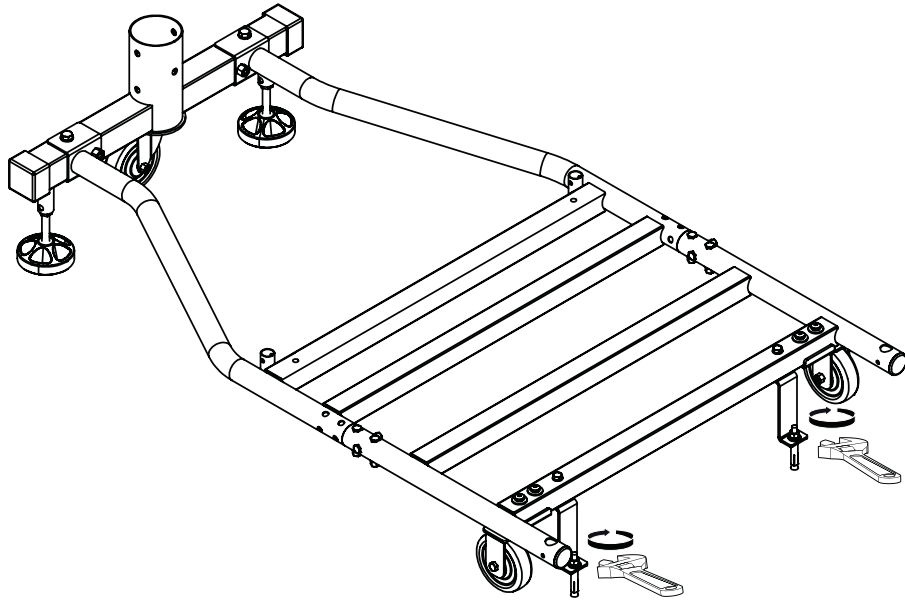

Basketball

EXIT Galaxy Portable Basket

24

Part.Nr.	Qty
62	2

HARDWARE NEEDED					
64		65		23	
	M8X55 2X		M8 2X		M8 2X

25

Basketball

EXIT Galaxy Portable Basket