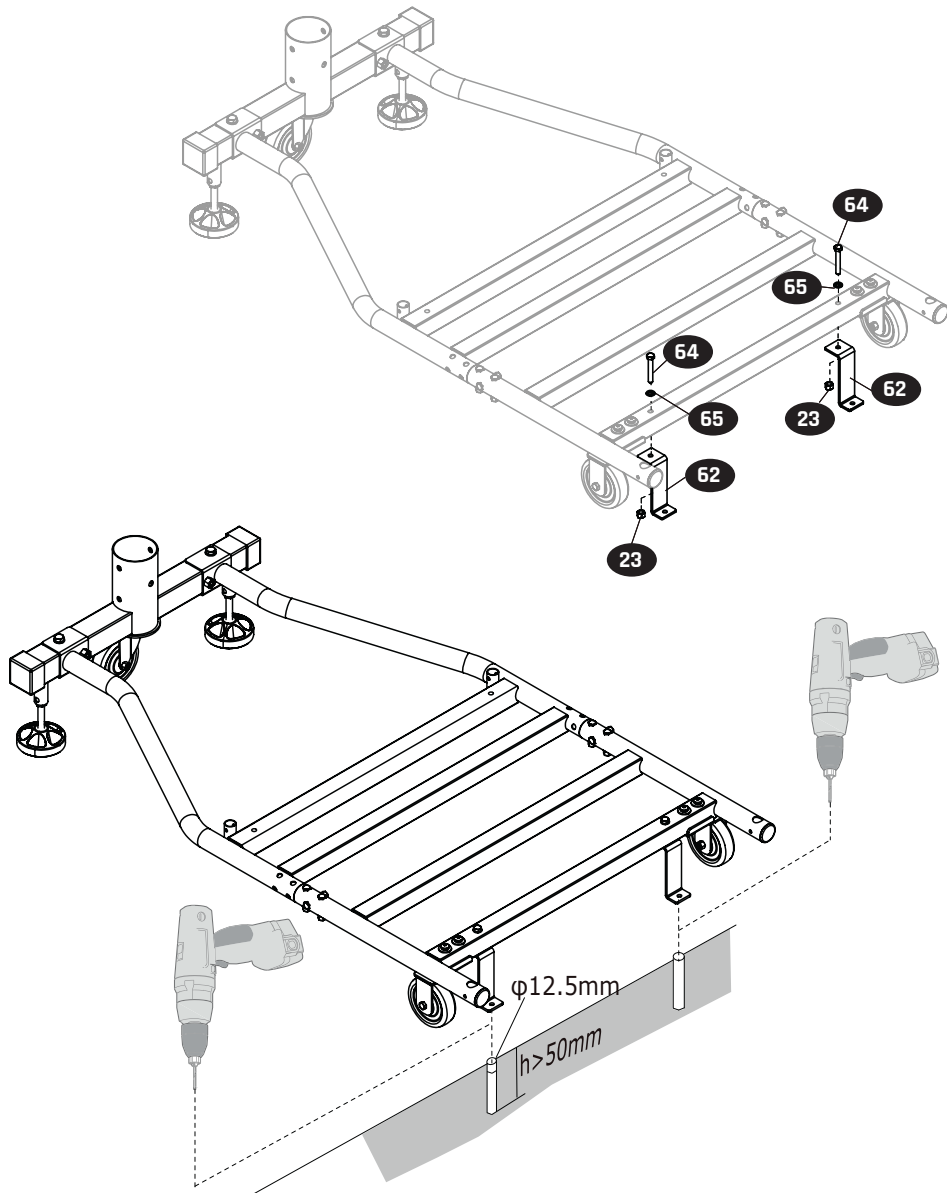

Basketball

EXIT Galaxy Portable Basket

24

Part.Nr.	Qty
62	2

HARDWARE NEEDED					
64		65		23	
	M8X55 2X		M8 2X		M8 2X

25

Basketball

EXIT Galaxy Portable Basket