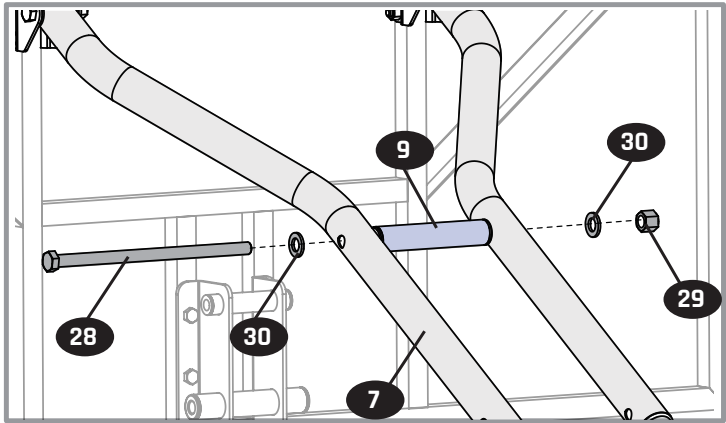

Basketball

EXIT Galaxy Portable Basket

14

Part.Nr.	Qty
10	1
16	1
17	1
18	1

HARDWARE NEEDED	
21	
	M8X50 4X
22	
	M8 4X
24	
	M8 4X

15

Part.Nr.	Qty
7	2
9	1

HARDWARE NEEDED					
32	M10X60 2X	37	M10 Plastic Washer 4X	30	M12 2X
28				M12X225	1X
41	M10 2X	29	M12 1X		