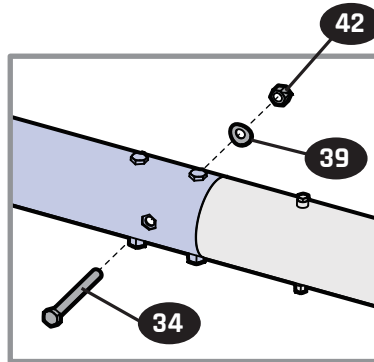

Basketball

EXIT Galaxy Portable Basket

2

Part.Nr.	Qty
1	1

HARDWARE NEEDED	
34	
	M10X100 3X
42	
	M10 3X
39	
	M10 3X