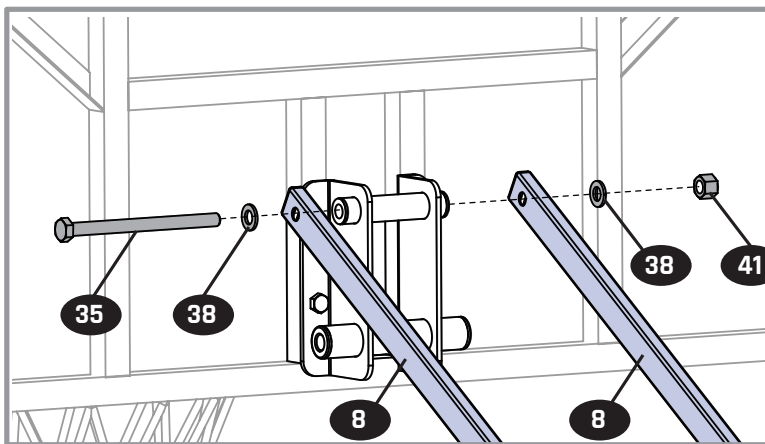

16

Part.Nr.	Qty
8	2

HARDWARE NEEDED

35 M10X135 1X

41 M10 1X 38 M10 2X

Short distance